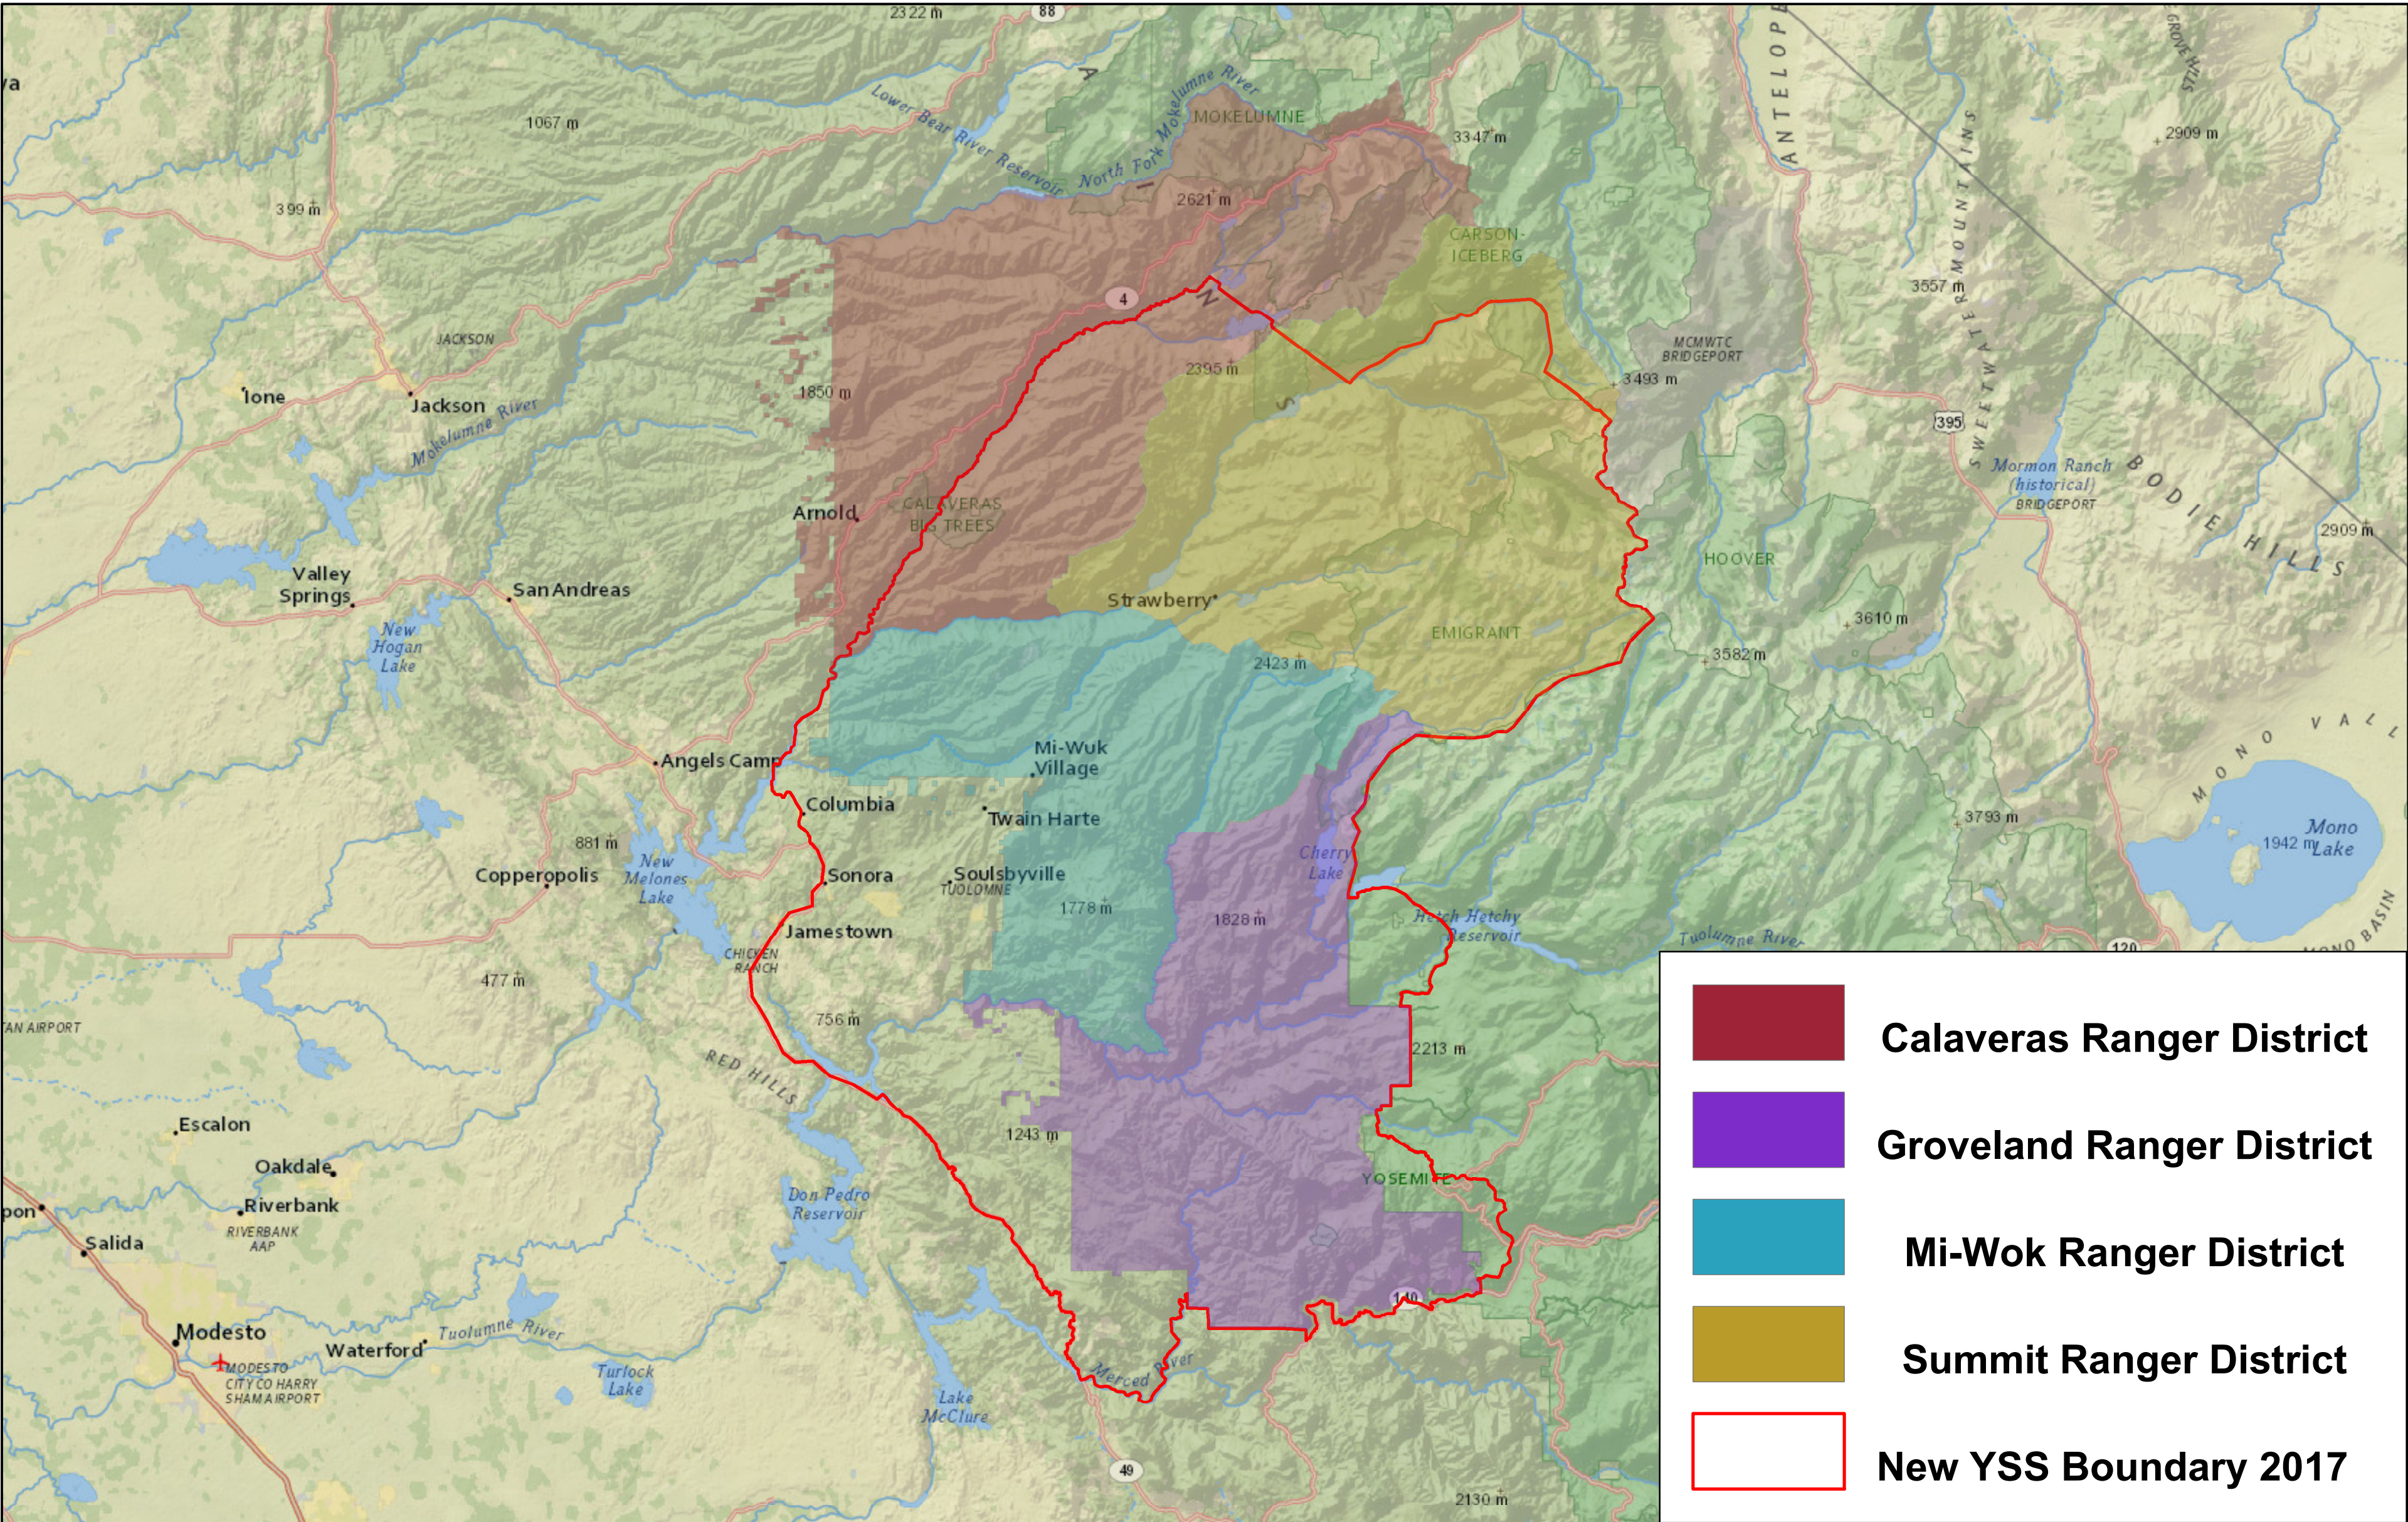

New Yosemite Stanislaus Solutions Boundary - Adopted 9/22/2017

Yosemite Stanislaus Solutions