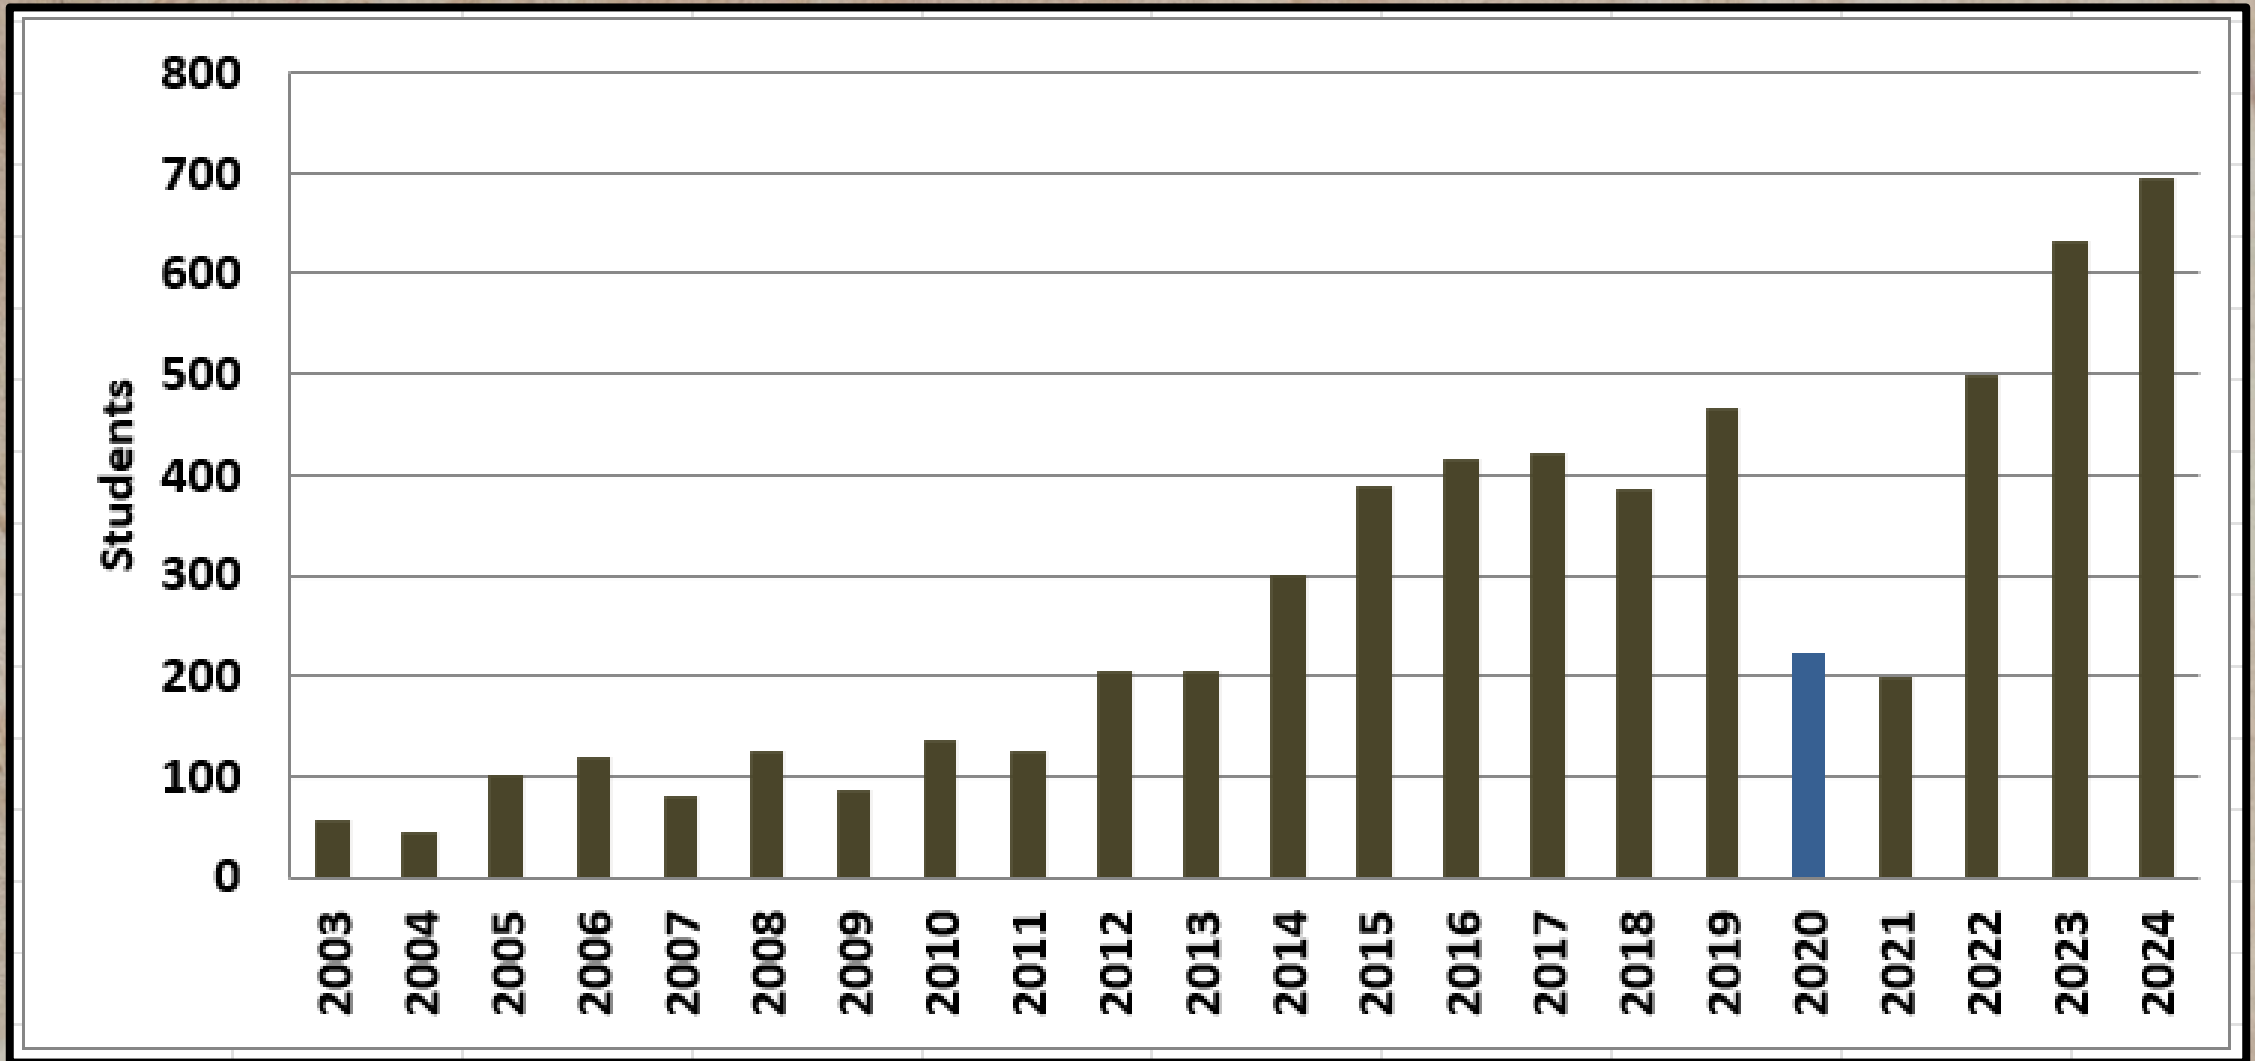

2024

El Dorado

San Bernardino Session 1

San Bernardino Session 2

Growth Since 2003

Championship Information

- Wednesday through Friday April 23 to 25
- Camp Sylvester in Pinecrest
- 35 teams from 20 schools invited
- 24 yes, 6 no, 5 undecided
- Mill tours offered before and after
- **Volunteers Needed!**